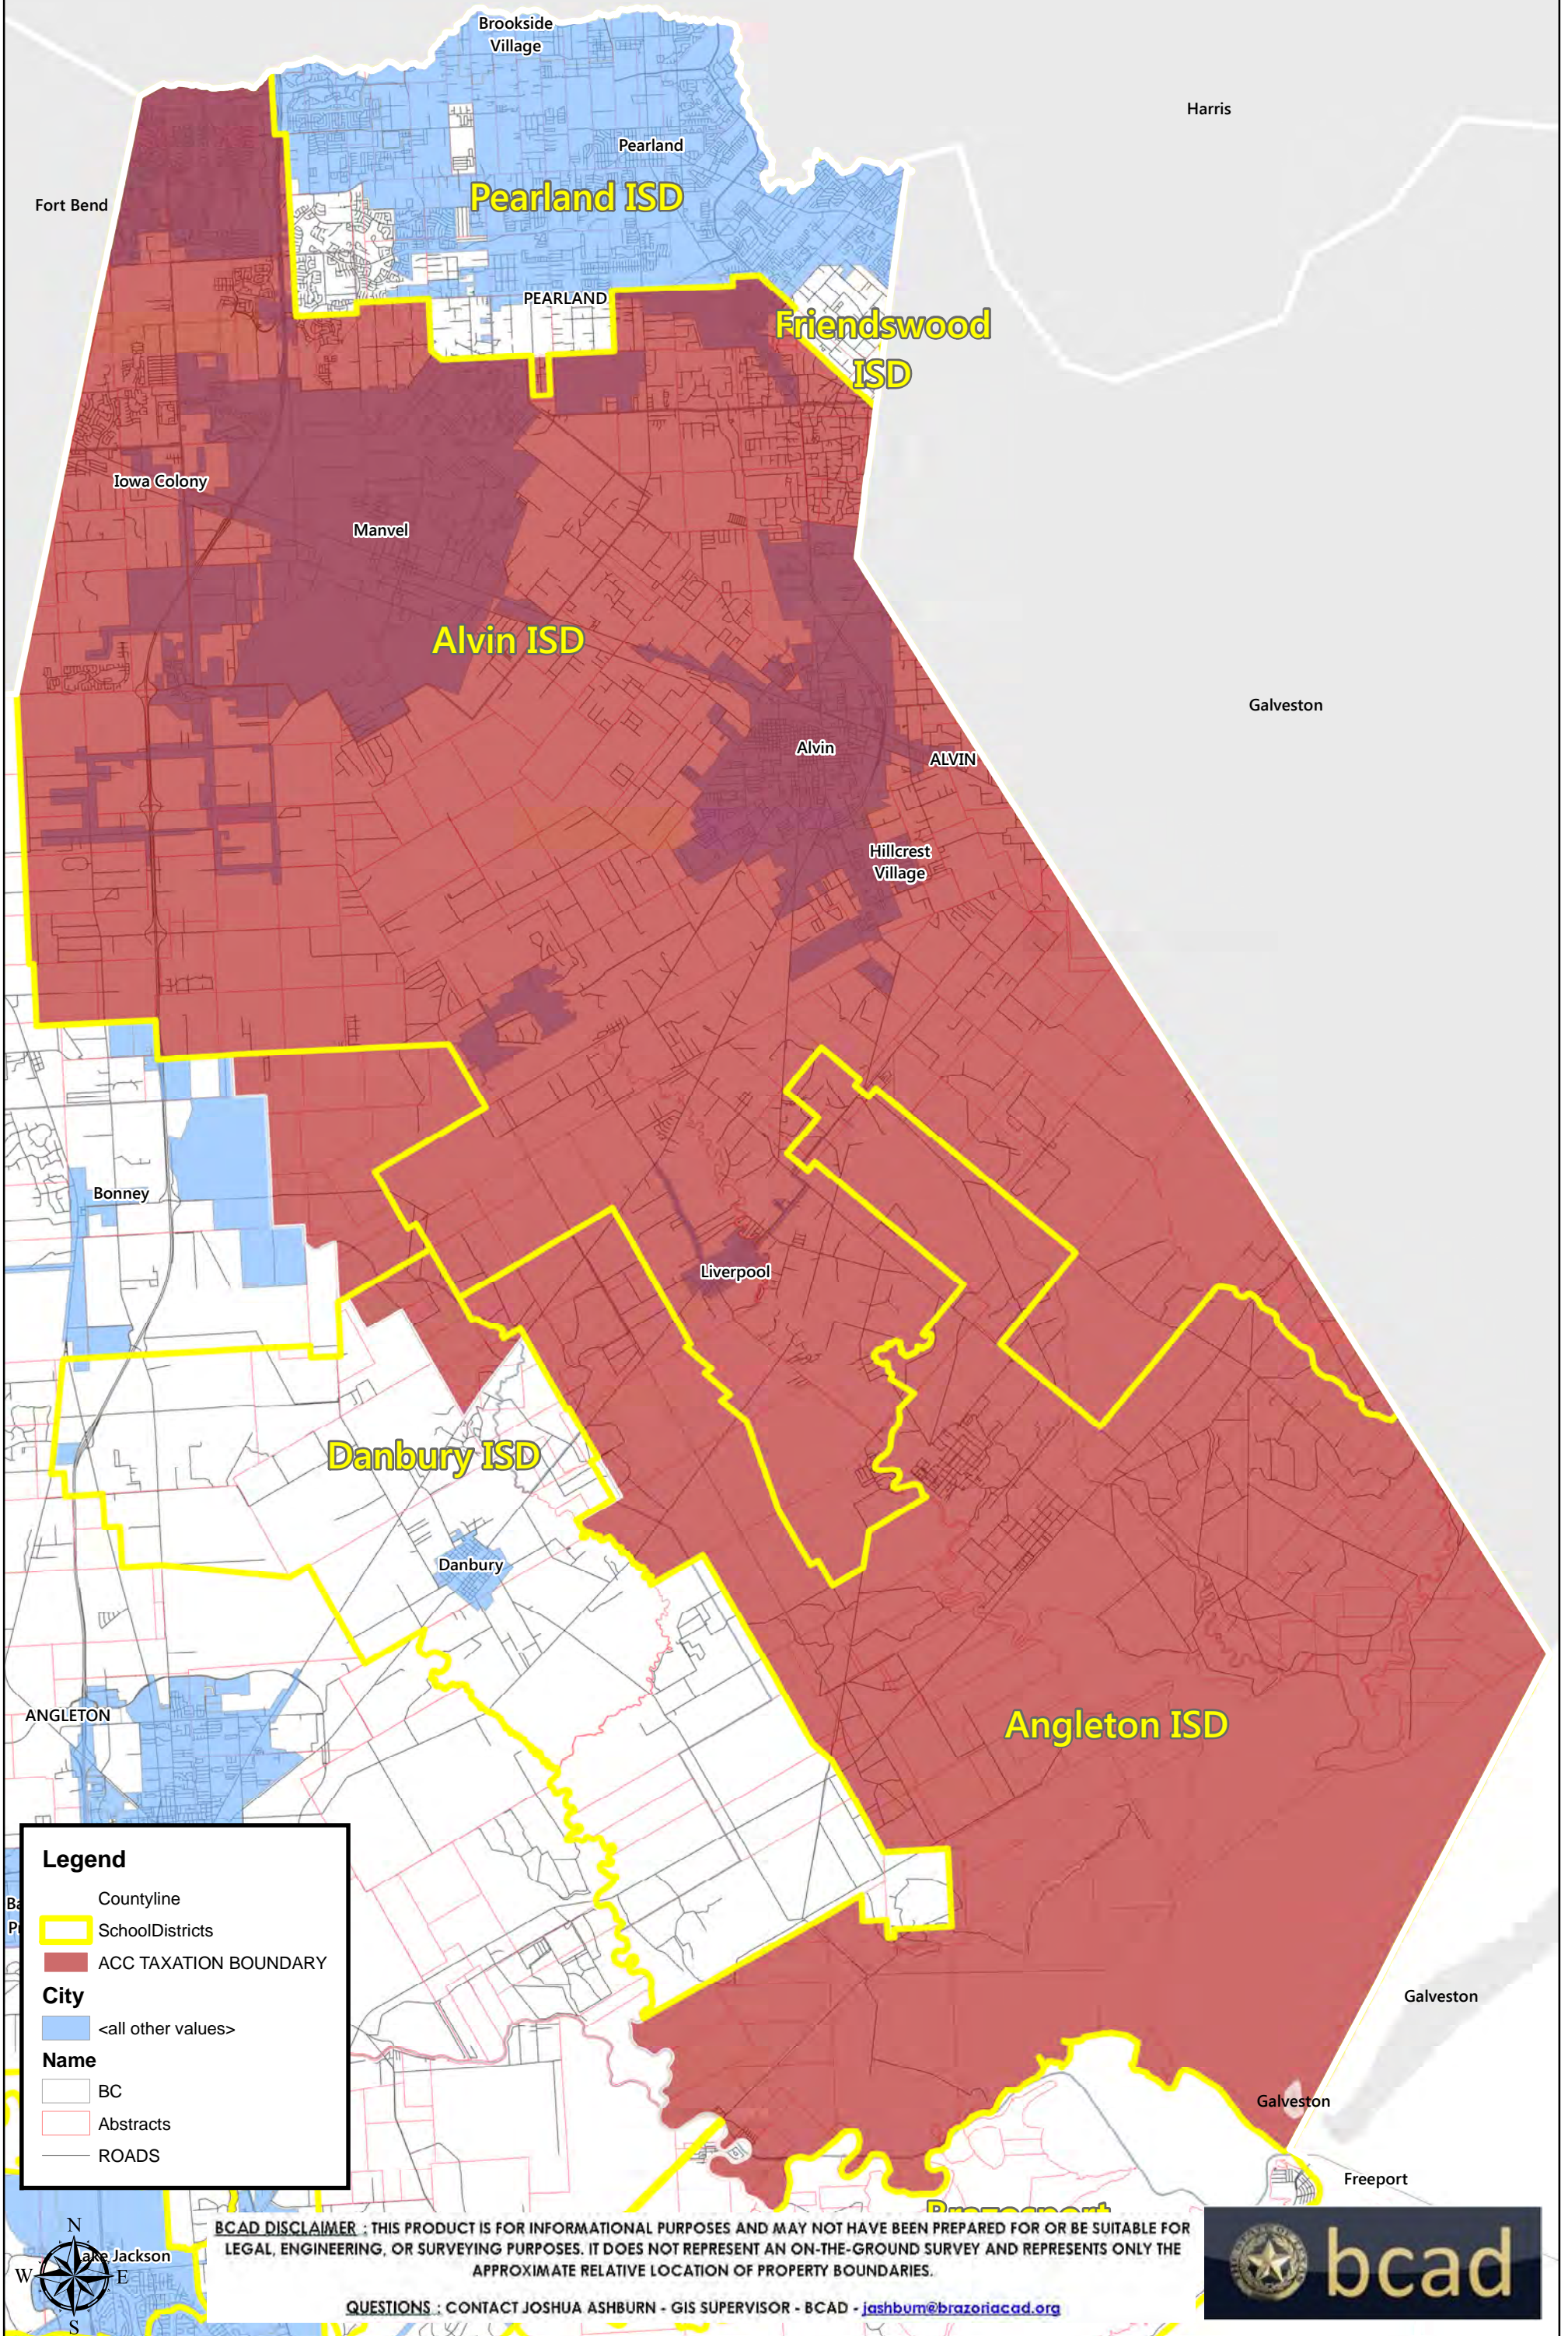

ALVIN COMMUNITY COLLEGE TAXATION BOUNDARY LAYER

Legend

- Countyline
- SchoolDistricts
- ACC TAXATION BOUNDARY
- City**
- <all other values>
- Name**
- BC
- Abstracts
- ROADS

BCAD DISCLAIMER : THIS PRODUCT IS FOR INFORMATIONAL PURPOSES AND MAY NOT HAVE BEEN PREPARED FOR OR BE SUITABLE FOR LEGAL, ENGINEERING, OR SURVEYING PURPOSES. IT DOES NOT REPRESENT AN ON-THE-GROUND SURVEY AND REPRESENTS ONLY THE APPROXIMATE RELATIVE LOCATION OF PROPERTY BOUNDARIES.